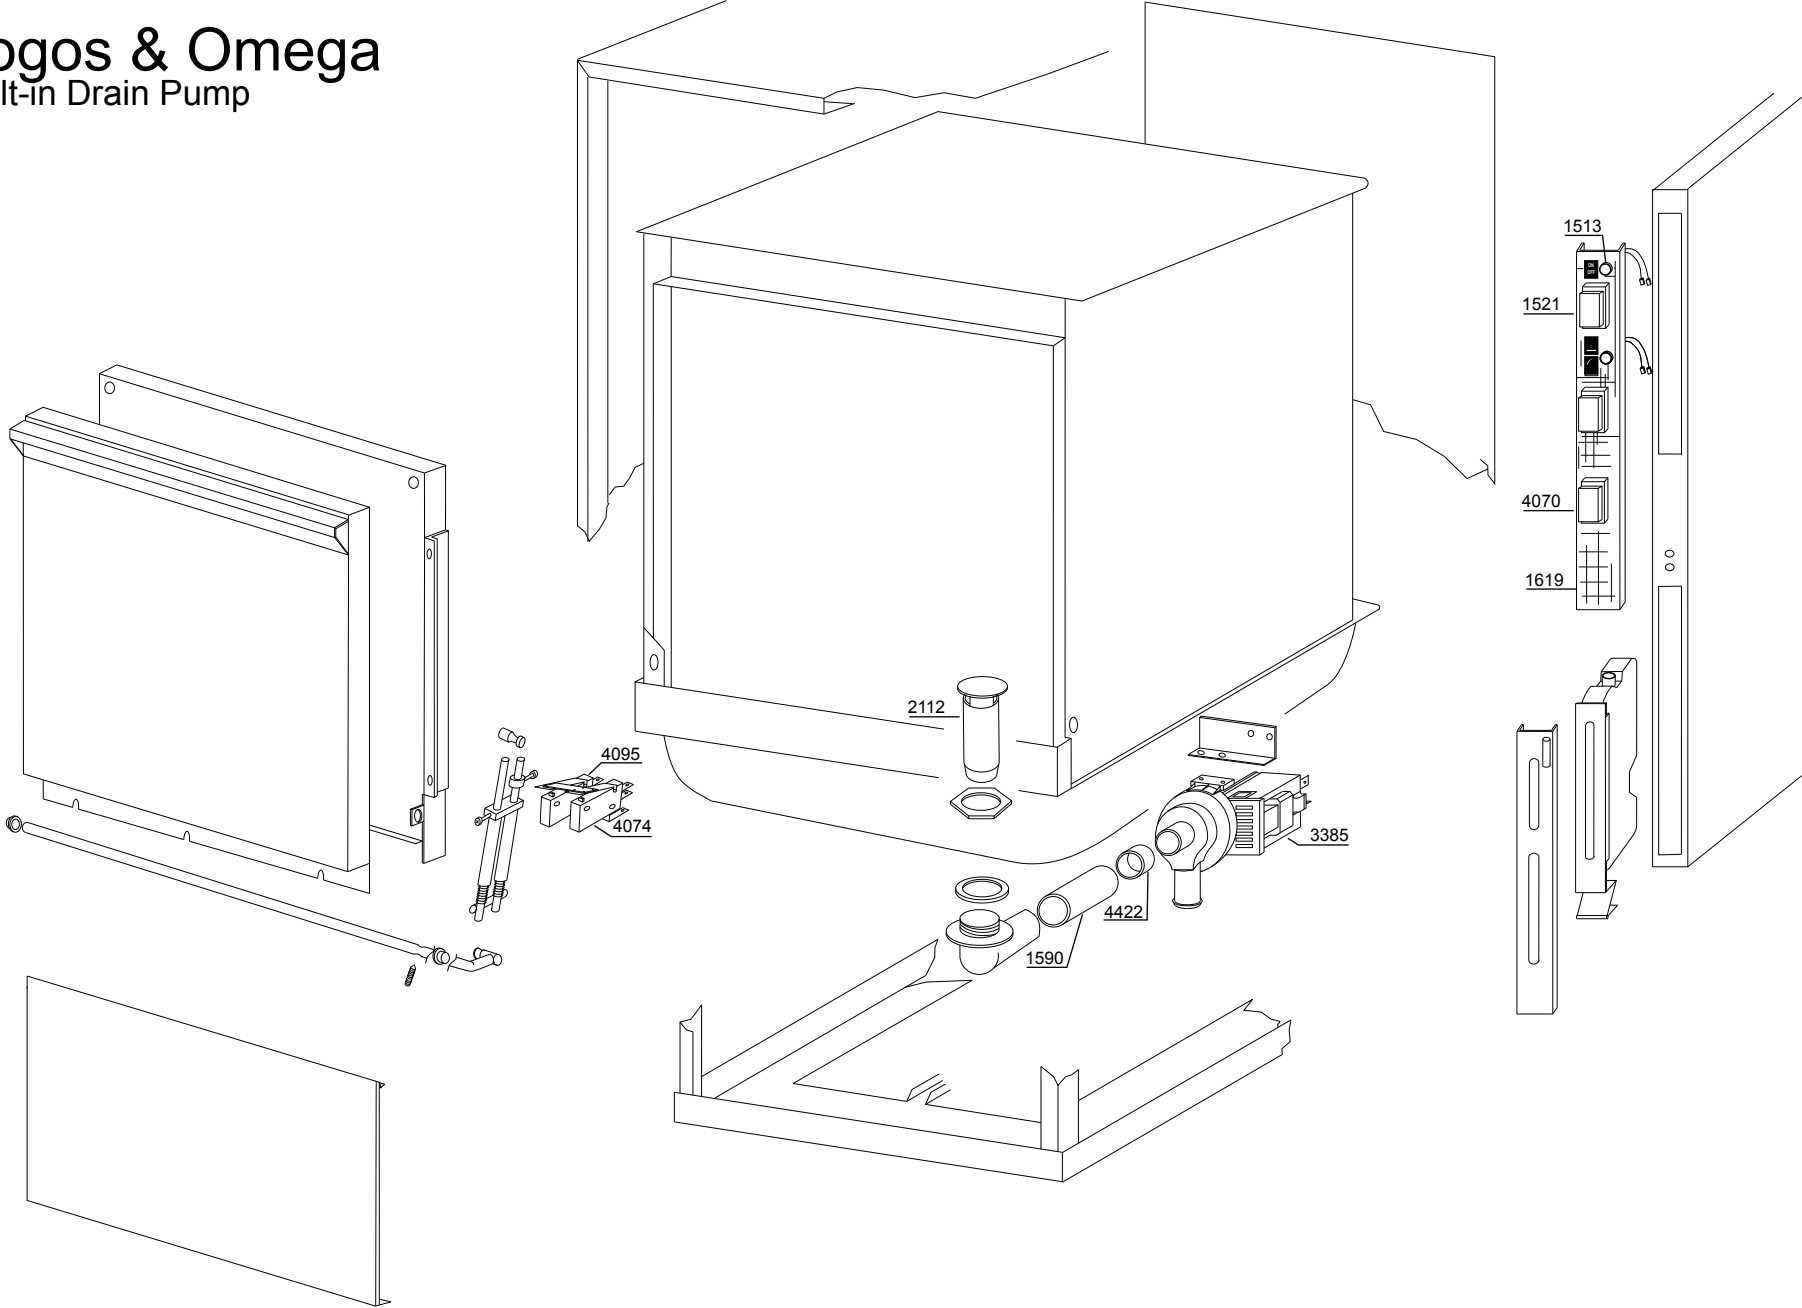

MIDI 50

Logos & Omega

Built-in Drain Pump

SINCRO - LOGOS - OMEGA Break Tank