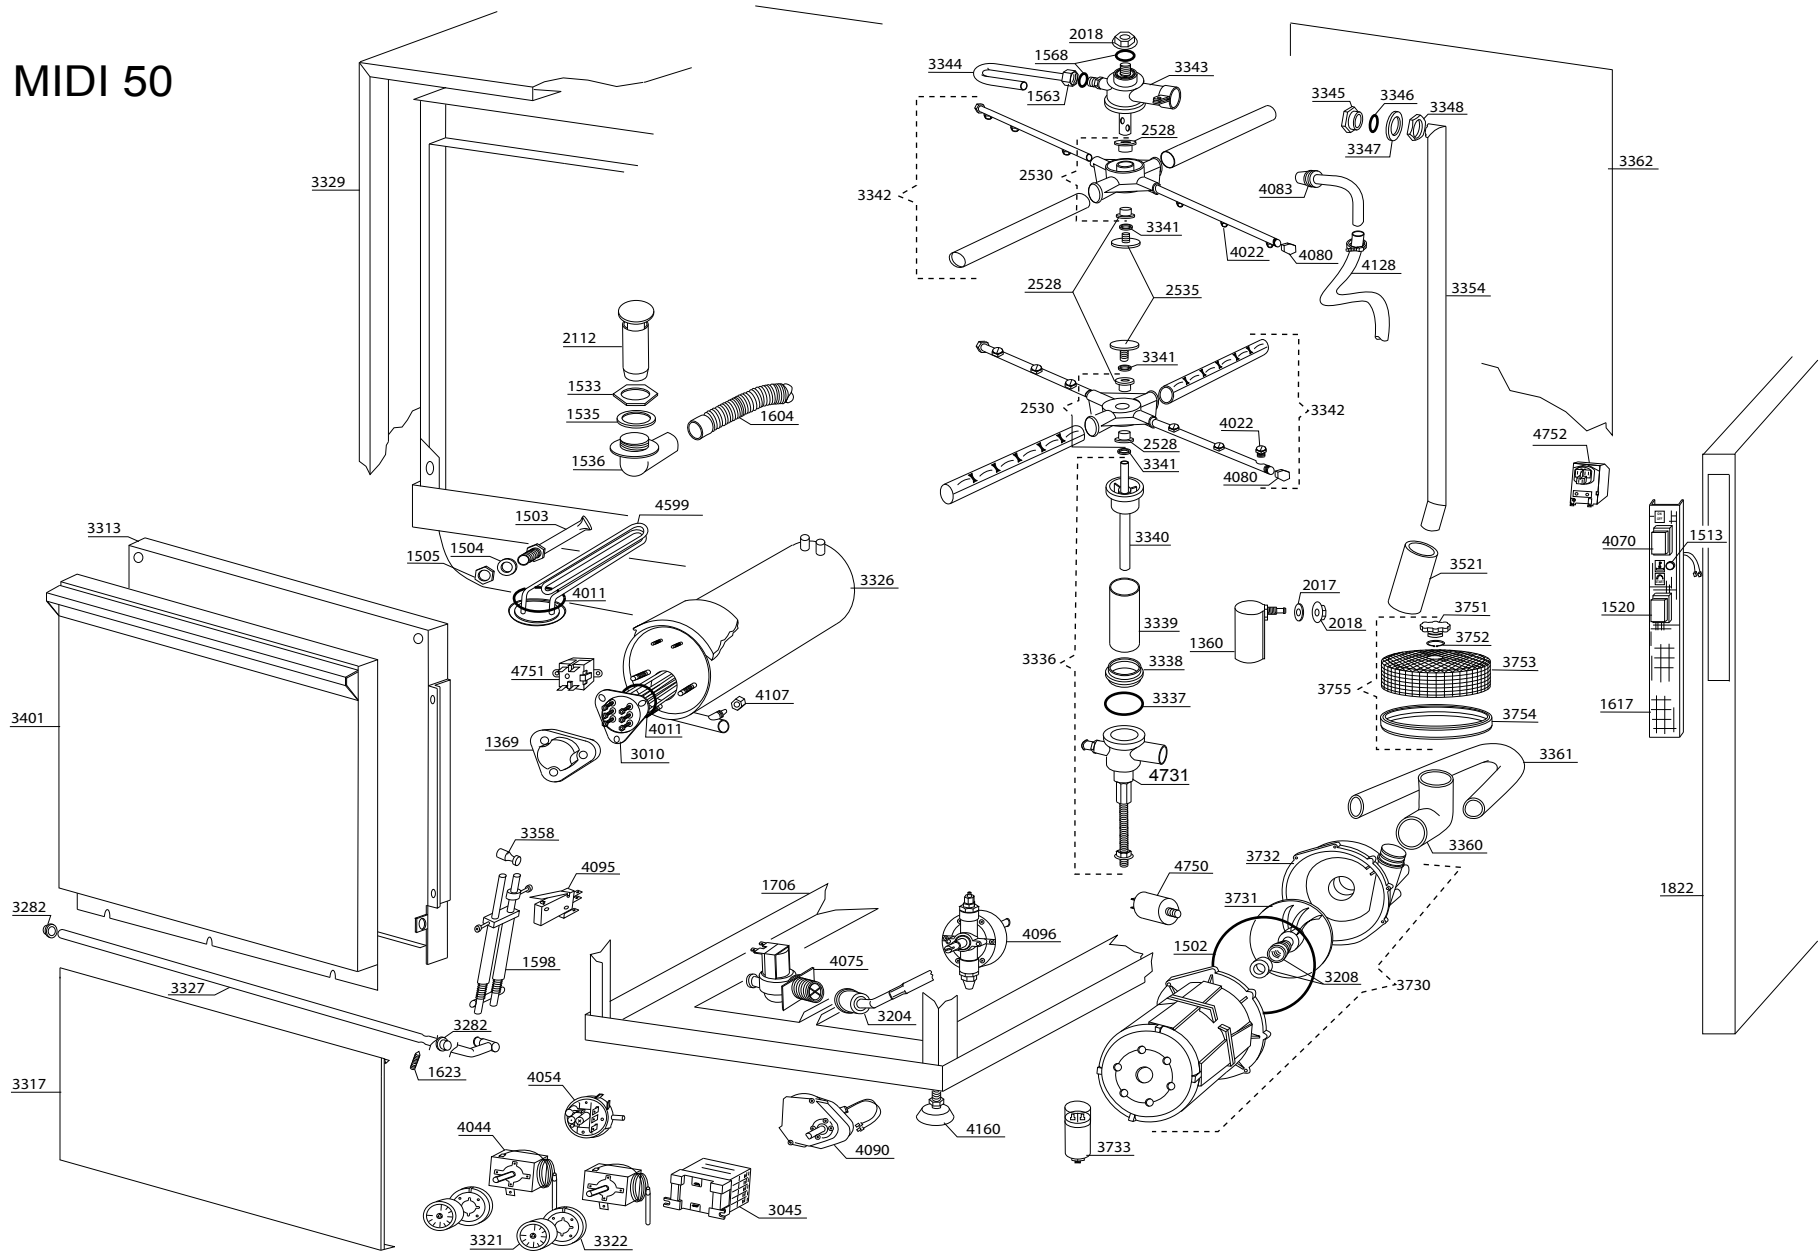

MIDI 50

Logos & Omega

Built-in Drain Pump

SINCRO - LOGOS - OMEGA Break Tank