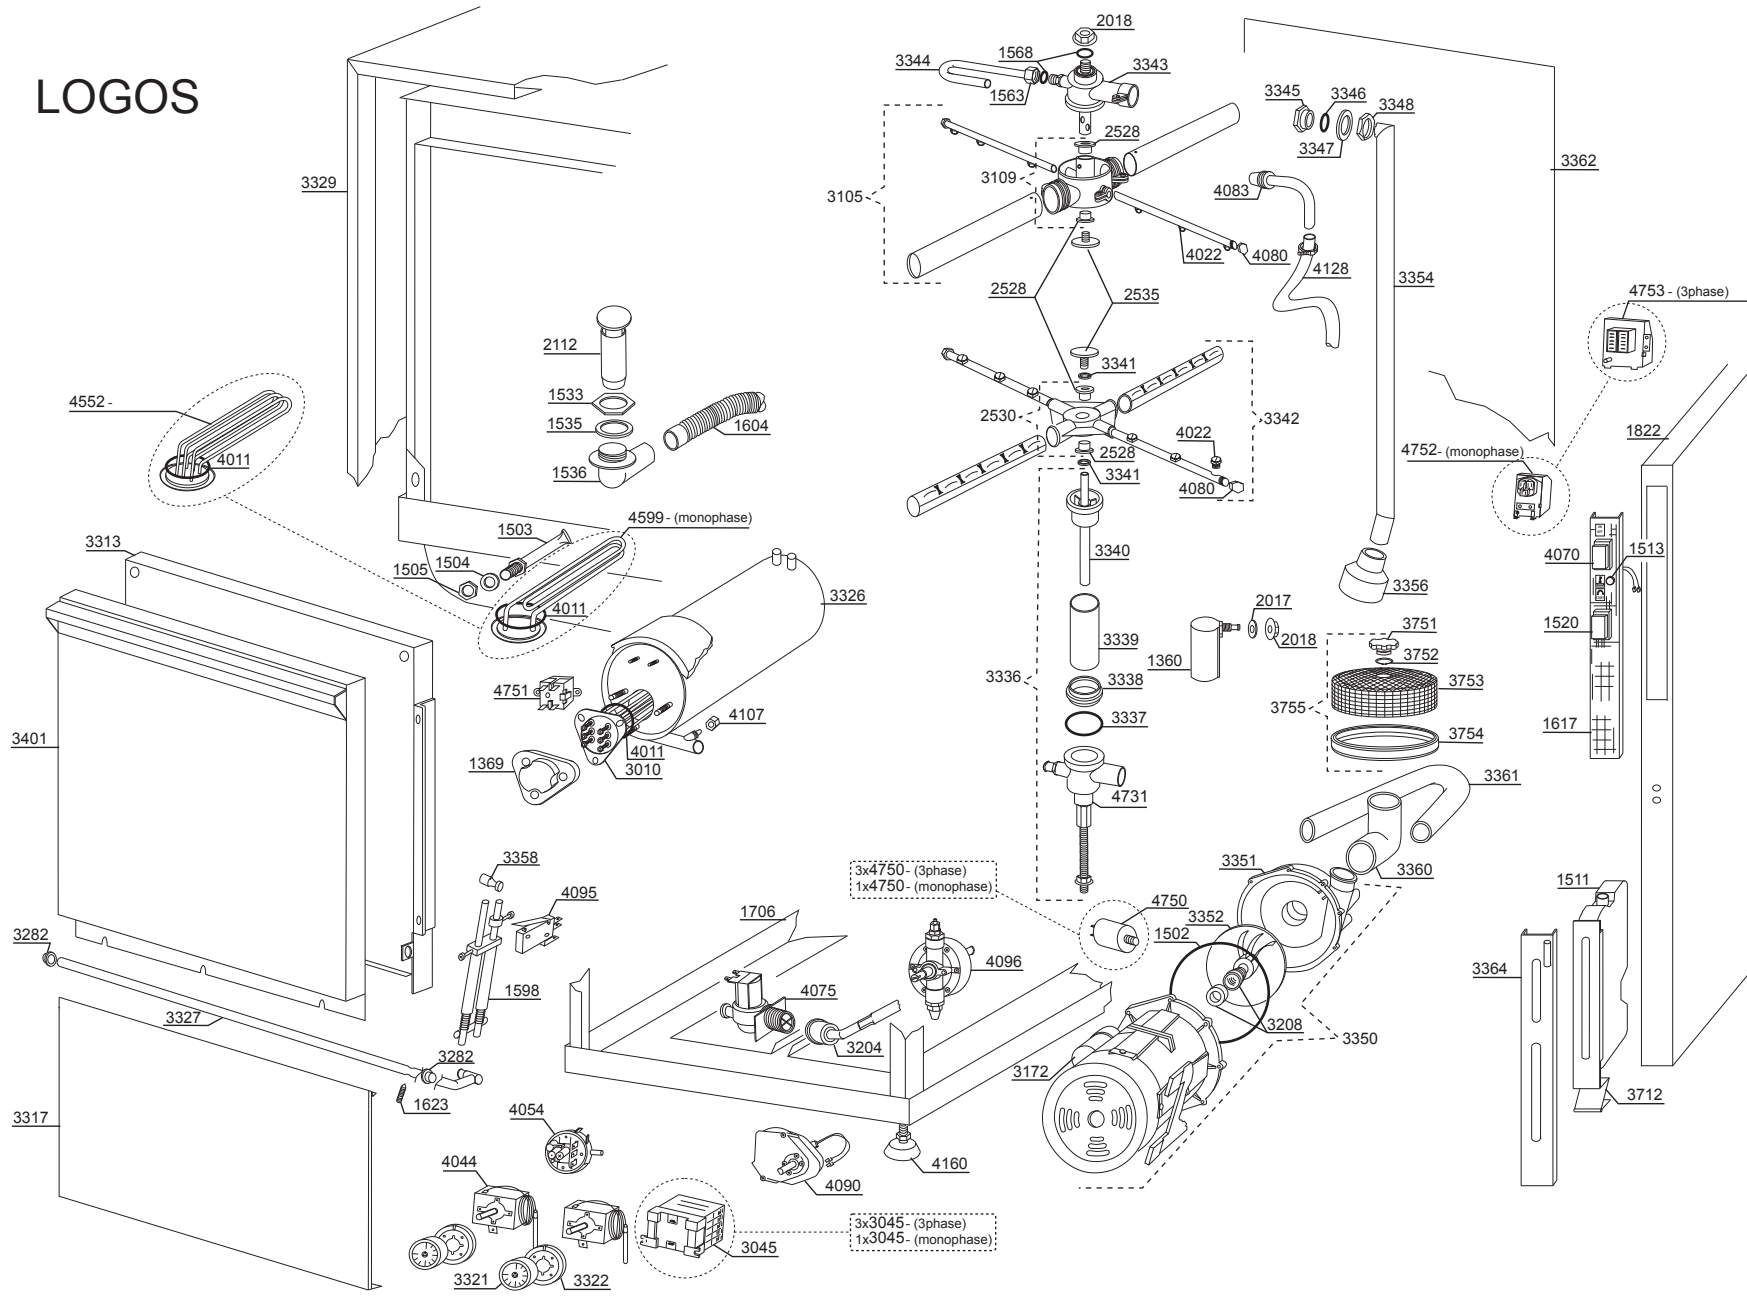

LOGOS

Logos & Omega

Built-in Drain Pump

SINCRO - LOGOS - OMEGA Break Tank