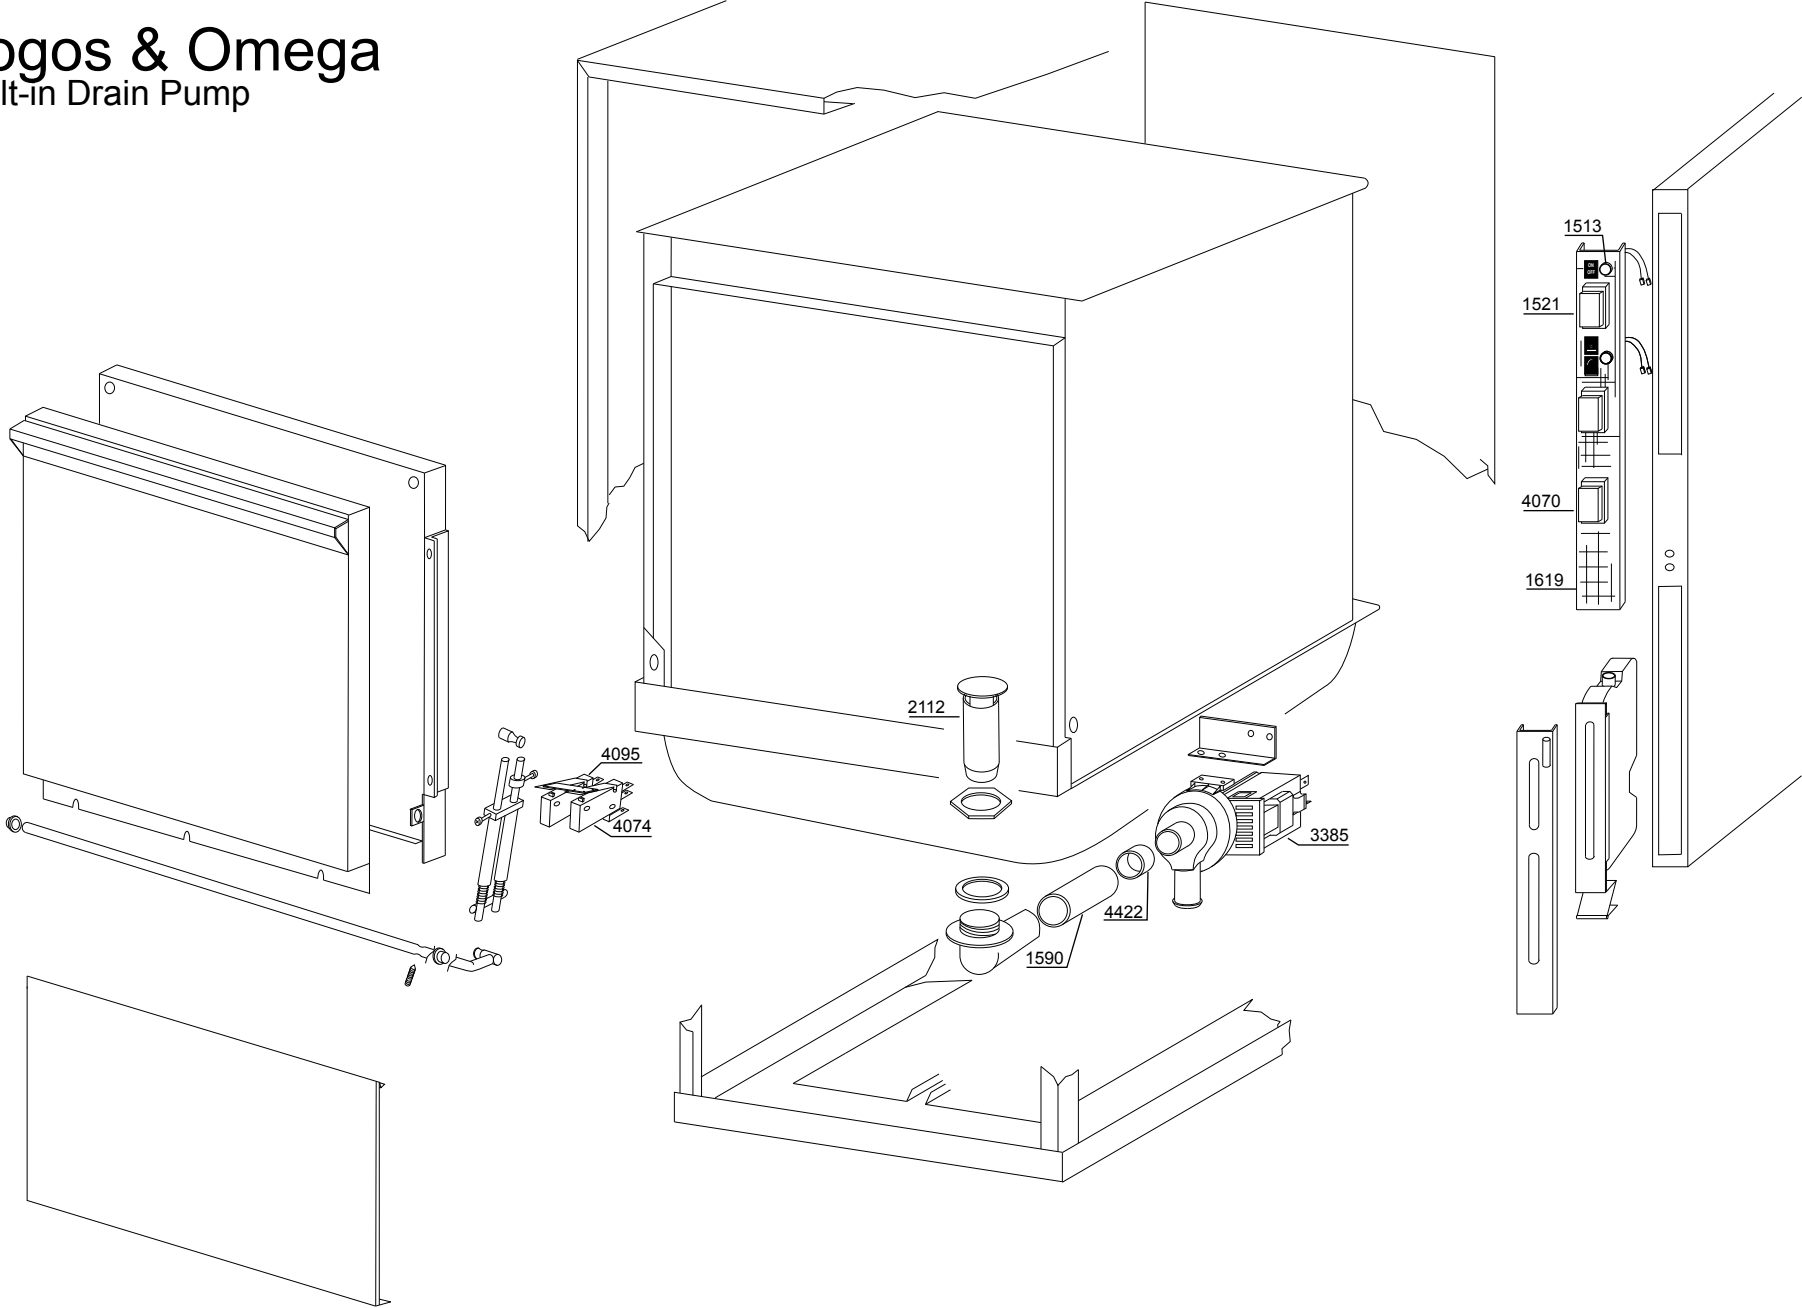

LOGOS

Logos & Omega

Built-in Drain Pump

SINCRO - LOGOS - OMEGA Break Tank